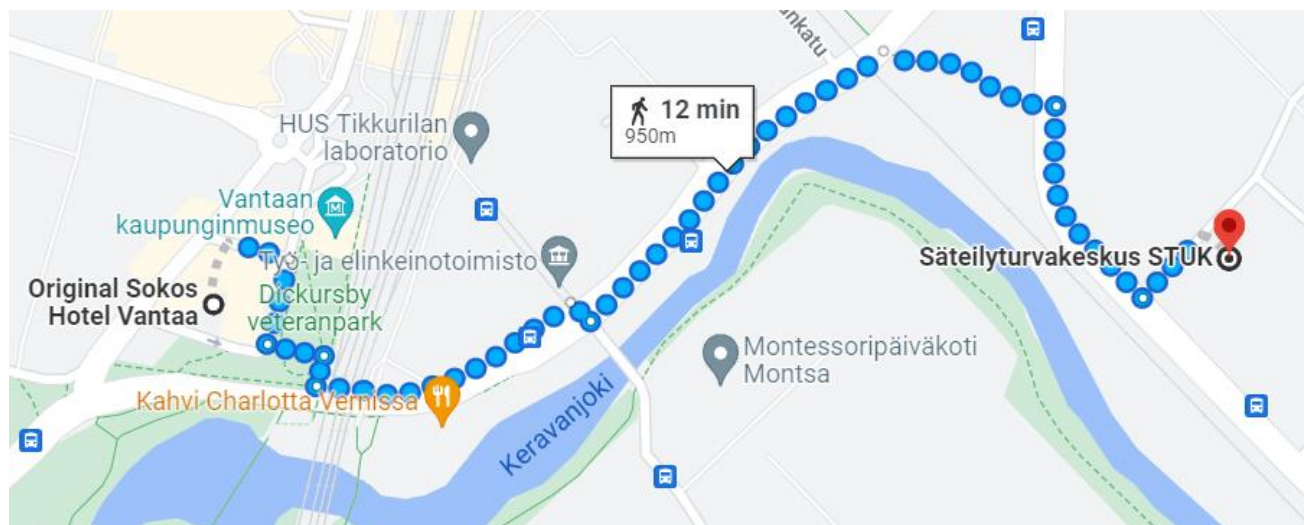

Original Sokos Hotel Vantaa**** Book at the latest 9 May 2023 !

Hotel is situated right next to the Tikkurila train station. It takes 12 minutes to walk to STUK.

Address: Hertaksentie 2, 01300 Vantaa

<https://www.sokoshotels.fi/en/vantaa/sokos-hotel-vantaa>