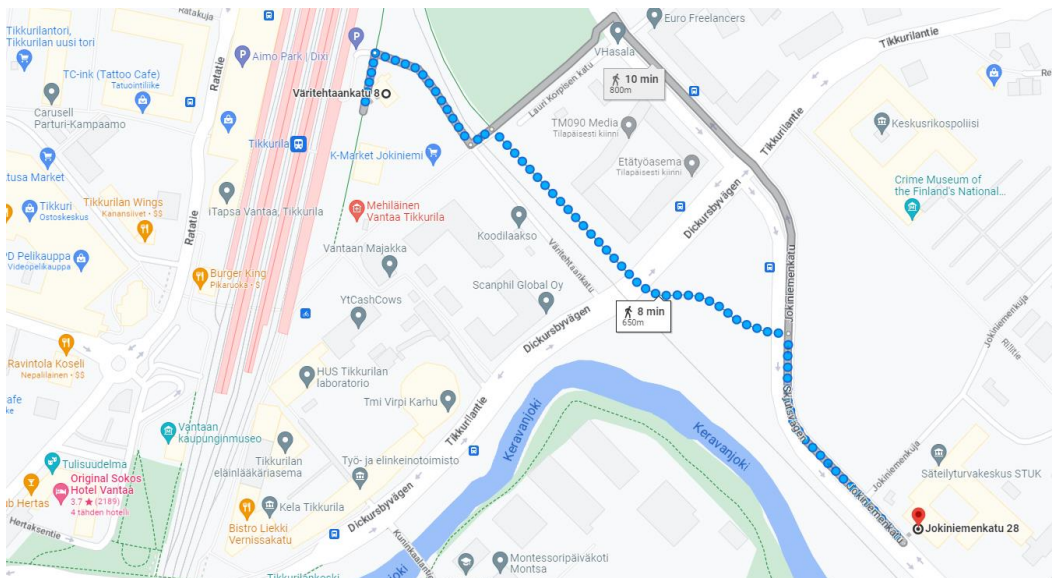

HERCA MedInspector Workshop, 7–9 June 2023

Welcome Booklet

The venue of HERCA MedInspector Workshop

The workshop will be held at STUK – Radiation and Nuclear Safety Authority’s premises. STUK is located about 14 km north from Helsinki City centre in the city of Vantaa’s Jokiniemi area.

Address: Jokiniemenkuja 1, Vantaa (the main entrance is on the side of Jokiniemenkatu, Jokiniemenkatu 28)

tel: +358 9 759 881

<https://www.stuk.fi/web/en/frontpage>

<https://www.stuk.fi/web/en/about-us/how-to-reach-us>

The easiest way to reach STUK is to take train to Tikkurila train station and to walk some 800 metres to STUK (10 minutes).

Note the location of Original Sokos Hotel Vantaa down on the left on the map.

When you arrive to Tikkurila train station you should take the stairs up to the station building where you can find the time tables and shops. The building is situated over the railway lines. Make sure you end up on the side of the lines which is marked “Jokiniemi”. Look at the signboards up on the ceiling.