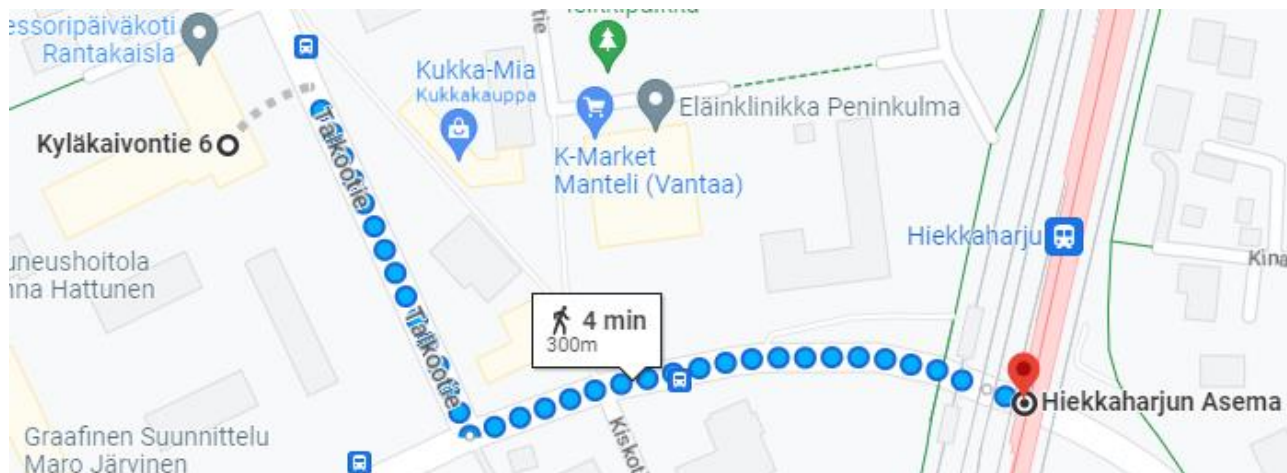

Please quote the allotment code **STUK23** when making a booking.

Online: <https://www.finlandiahotels.fi/en/hotellit/finlandia-hotel-tikkurila/> - Reservation code **STUK23**

20Rooms**

Hotel is situated near to Hiekkaharju train station. The hotel is 350 metres west of Hiekkaharju train station (4 minutes walking distance).

Tikkurila is one train stop away from Hiekkaharju: trains K, N and P to Tikkurila.

Address: Kyläkaivontie 6 D, 01350 Vantaa

<https://www.20rooms.fi/en/>

Room rate / night
50 EUR / single room
58 EUR / twin room