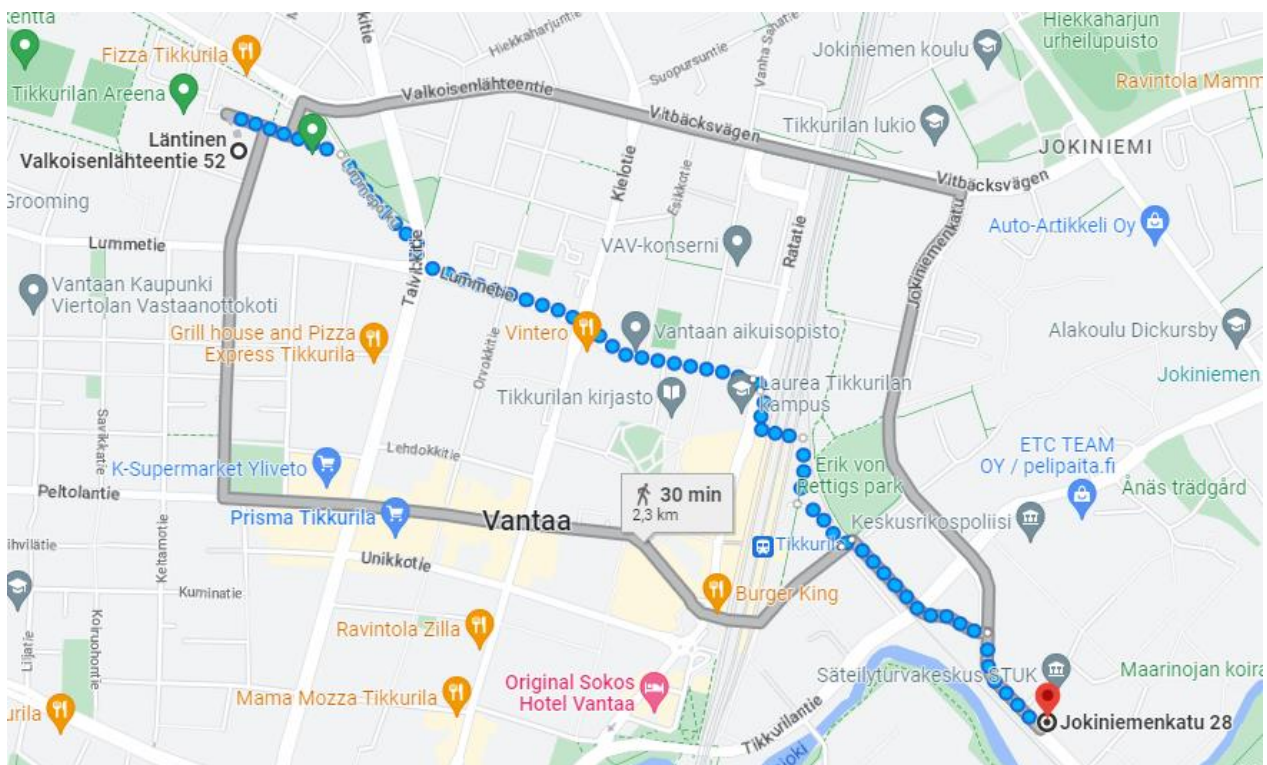

Finlandia Hotel Tikkurila *** Book at the latest 15 May 2023 !

From the hotel there is 1,5 km to the train station and 1,9 km to STUK.

Address: Läntinen Valkoisenlähteentie 52, 01300 Vantaa
<https://www.finlandiahotels.fi/en/hotellit/finlandia-hotel-tikkurila/>