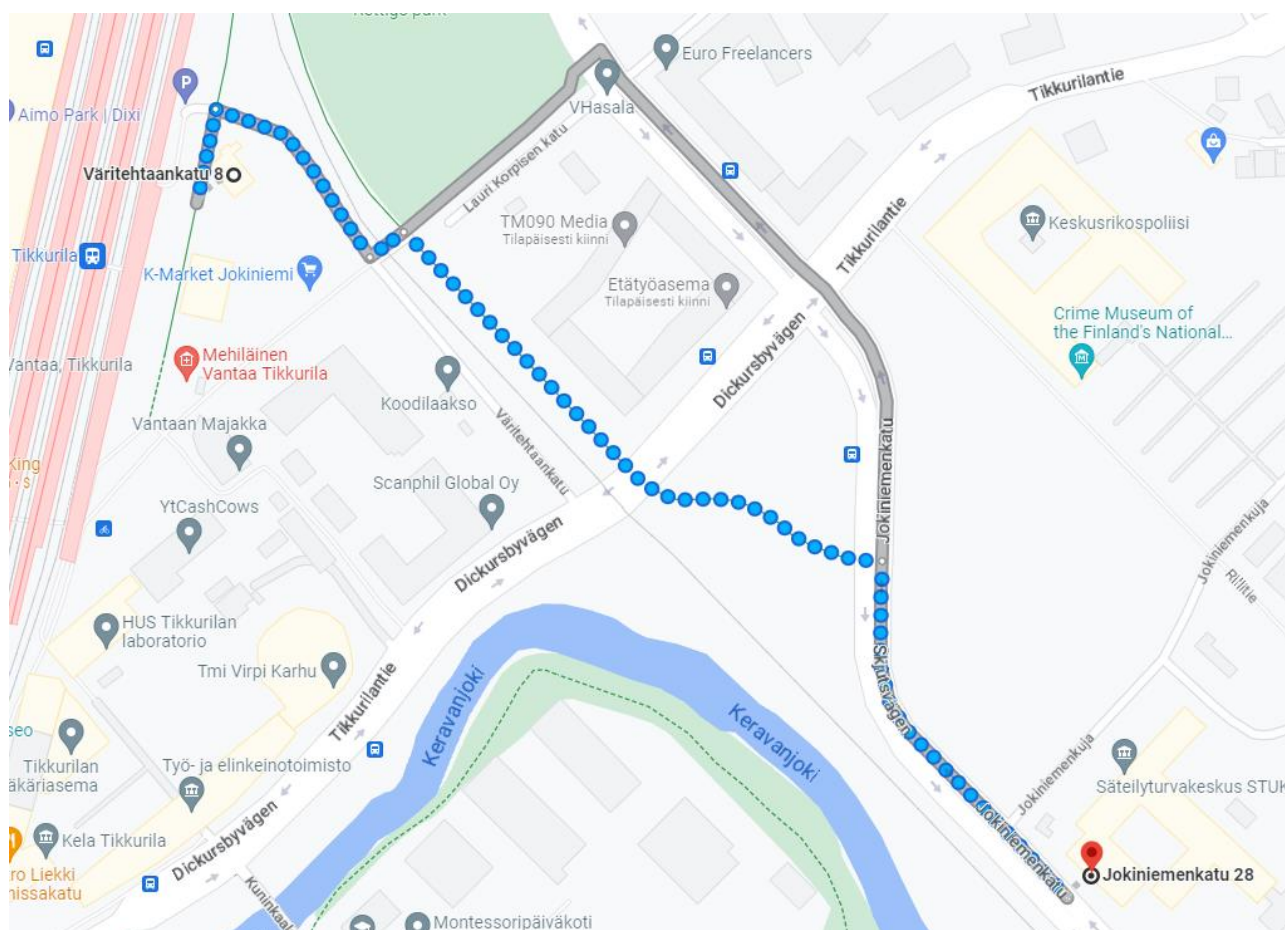

Forenom: Aparthotel Vantaa Tikkurila

Hotel is directly connected to the Tikkurila train station. It takes 10 minutes to walk to STUK.

Address: Värehtaankatu 8, 01300 Vantaa

<https://www.forenom.com/aparthotels/vantaa/forenom-aparthotel-vantaa-tikkurila/279?checkin=%222023-03-31%22&checkout=%222023-04-07%22&occupants=1>

There is no allotment. You can book via pages

<https://www.forenom.com/>